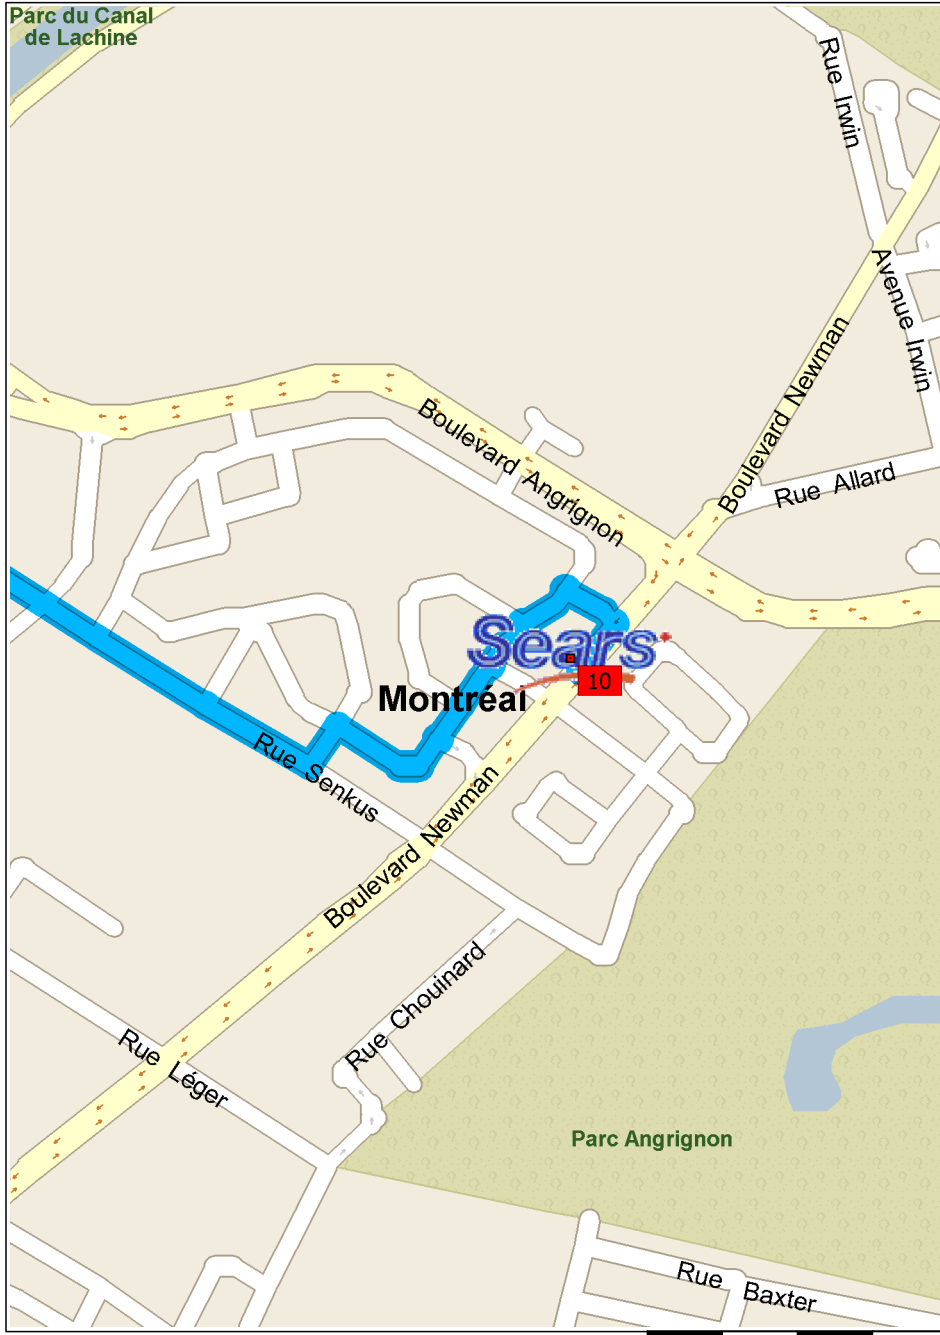

# Ride Along Marina de Pointe Claire to Montreal

20.2 kilometers; 56 minutes

9:00 AM	0.0 km	<b>1</b>	Depart near L'Île-Dorval on Avenue Cartier [Cartier Ave] (North) for 0.3 km
9:00 AM	0.3 km		Turn RIGHT (East) onto Chemin du Bord-du-Lac-Lakeshore [Lakeshore Rd] for 1.6 km
9:06 AM	2.0 km	<b>2</b>	At near L'Île-Dorval, stay on Chemin du Bord-du-Lac-Lakeshore [Lakeshore Rd] (East) for 2.2 km
9:11 AM	4.1 km	<b>3</b>	At 39 Chemin du Bord-du-Lac-Lakeshore, Pointe-Claire QC, stay on Chemin du Bord-du-Lac-Lakeshore [Lakeshore Rd] (East) for 0.9 km
9:13 AM	5.0 km		Road name changes to Chemin Bord-du-Lac [Lakeshore Dr] for 0.7 km
9:15 AM	5.8 km	<b>4</b>	At 2129 Chemin Bord-du-Lac, Dorval QC, stay on Chemin Bord-du-Lac [Lakeshore Dr] (East) for 2.7 km
9:22 AM	8.5 km	<b>5</b>	At 784 Chemin Bord-du-Lac, Dorval QC, stay on Chemin Bord-du-Lac [Lakeshore Dr] (East) for 1.6 km
9:26 AM	10.1 km		Road name changes to Boulevard St-Joseph for 0.9 km
9:29 AM	11.0 km	<b>6</b>	At 4916 Blvd St-Joseph, Montréal QC, stay on Boulevard St-Joseph (East) for 2.8 km
9:39 AM	13.8 km	<b>7</b>	At 1376 Blvd St-Joseph, Montréal QC, stay on Boulevard St-Joseph (East) for 0.6 km
9:41 AM	14.4 km		Keep RIGHT onto Chemin du Musée for 0.4 km
9:42 AM	14.7 km		Turn LEFT (East) onto Rue St-Patrick for 1.1 km
9:45 AM	15.8 km		Turn LEFT to stay on Rue St-Patrick for 60 m
9:46 AM	15.9 km		Keep STRAIGHT to stay on Rue St-Patrick for 20 m
9:46 AM	15.9 km	<b>8</b>	At 9599 Rue St-Patrick, Montréal QC, stay on Rue St-Patrick (East) for 2.5 km
9:50 AM	18.4 km	<b>9</b>	At 7247 Rue St-Patrick, Montréal QC, stay on Rue St-Patrick (North-East) for 0.1 km
9:50 AM	18.5 km		Turn RIGHT (East) onto Rue Senkus for 1.0 km
9:52 AM	19.5 km		Turn LEFT (North) onto Local road(s) for 70 m